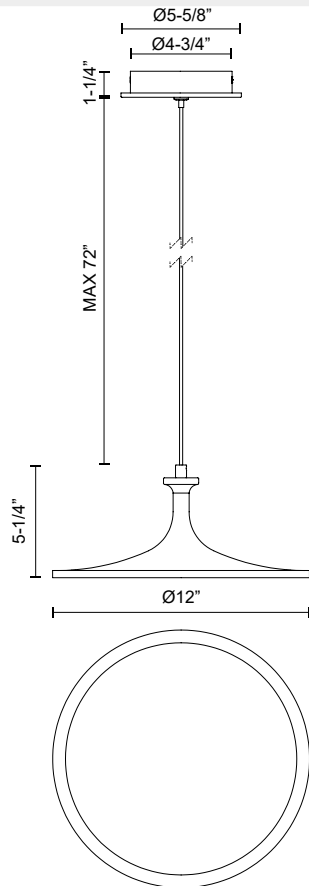

alora mood

P. 1.855.855.8926

CANADA: 19054 28TH Avenue Surrey - BC V3Z 6M3

USA: 3035 E. Lone Mountain Rd - Las Vegas, NV, 89081

ISSA PD418012

FIXTURE DIMENSIONS	D12" x H5-1/4"
LIGHT SOURCE	LED with DC Driver
WATTAGE	20W
TOTAL LUMENS	1600lm
DELIVERED LUMENS	700lm*
VOLTAGE	120V
COLOR TEMPERATURE	3000K
CRI (RA)	90CRI
DIMMABLE	Yes, TRIAC or ELV Dimmer (Not Included)
DIFFUSER DETAILS	Frosted Acrylic
MATERIAL	Aluminum + Steel
WIRE LENGTH	72" Max
MINIMUM HANG HEIGHT	9"
SLOPED CEILING ADAPTABLE	Yes
LOCATION	Dry
CANOPY DIMENSIONS	D5-5/8" x H1-1/4"
CEC TITLE 24 JA8	Yes, JA8-2022
PAINT FINISH	BG01; MB01; WH01;

[D - Diameter, L - Length, W - Width, H - Height, E - Extension]

AVAILABLE FINISHES:

*For complete warranty terms, please visit: www.aloralighting.com/warranty

WWW.ALORAMOOD.COM

© 2023 KUZCO LIGHTING. ALL RIGHTS RESERVED.